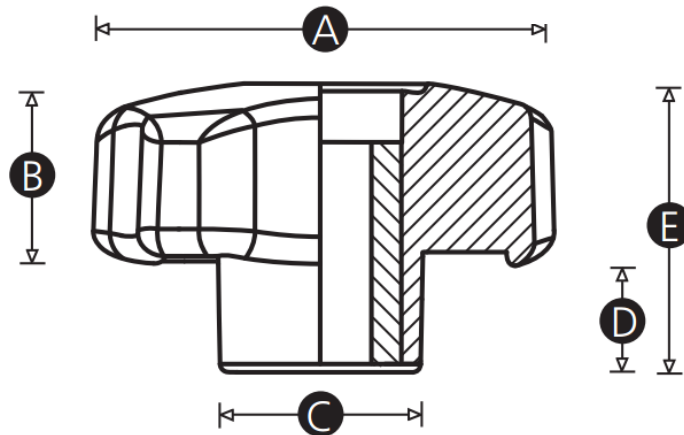

### Features

- 'Soft Touch' range with its two part moulding design provides extra grip and comfort

### Material

- Inner moulding: Polypropylene
- Overmould: TPE
- Insert: Brass

### Notes

- Standard colour: Black

Part No.	A	B	C	D	E	Thread Size
G01TPK-10779T	28	16	12	10	26	M5
G01TPK-10781W						M6
G01TPK-10788Q	40	17	18	12	29	M6
G01TPK-10791P						M8
G01TPK-10800X	50	19	21	12	31	M6
G01TPK-10802P						M8
G01TPK-10811X	60	21	23	13	34	M8
G01TPK-10813P						M10
G01TPK-11180V						M12